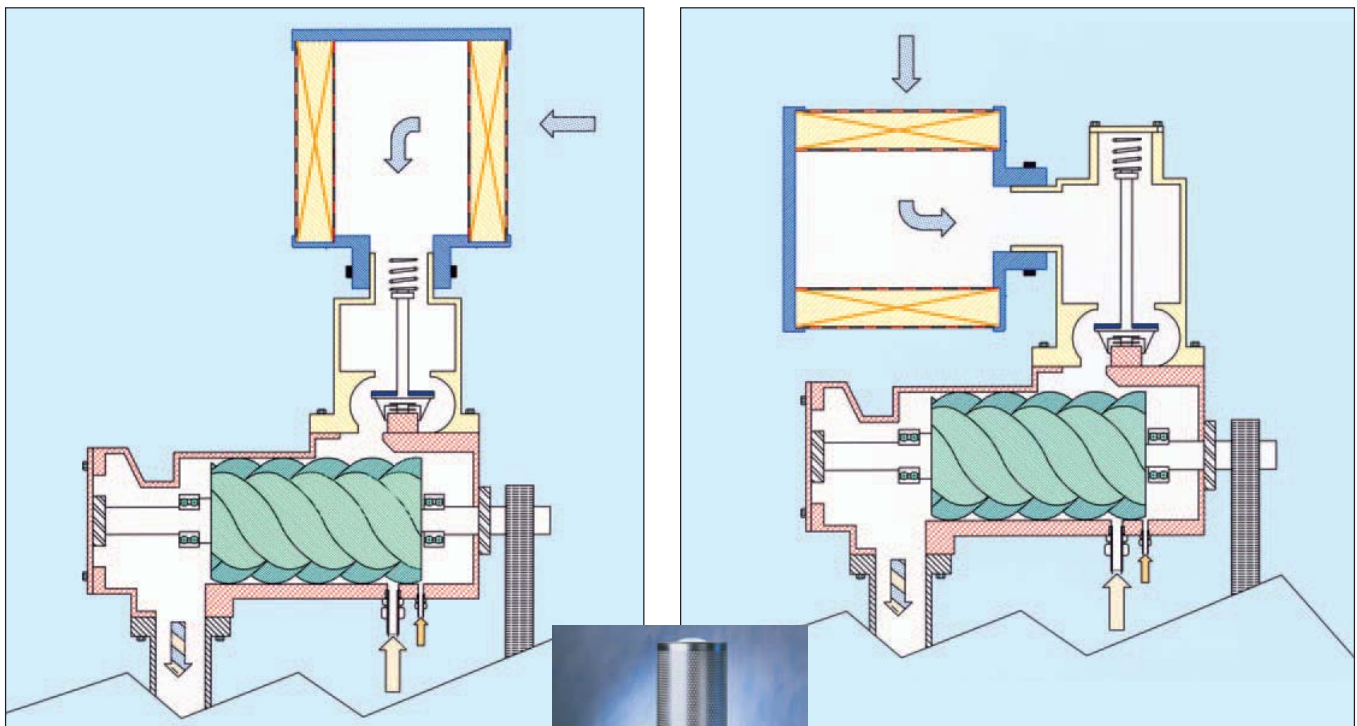

AIR-FILTERS

Besides being able to provide a wide range of adaptable air cartridges, SOTRAS can offer OEMs a series of air filters that do not require a housing. These filters are recommended for 1 to 12 m³/min flow rates and can be installed vertically or horizontally.

This type of solution offers a low pressure drop and very simple installation and replacement procedures. (On specific requests we can offer fibreglass or oiled cellulose filtering media).

SOTRAS Ref.	d1 (mm)	d4 (mm)	h1 (mm)	h2 (mm)	Nominal flow rate (m3/min)
SA 6663	110	51	93	25	1
SA 6972	110	41	93	25	1
SA 6620	130	76	125	25	2
SA 6696	164	76	135	25	4
SA 6905	164	60	135	25	4
SA 6718	230	100	116	35	6