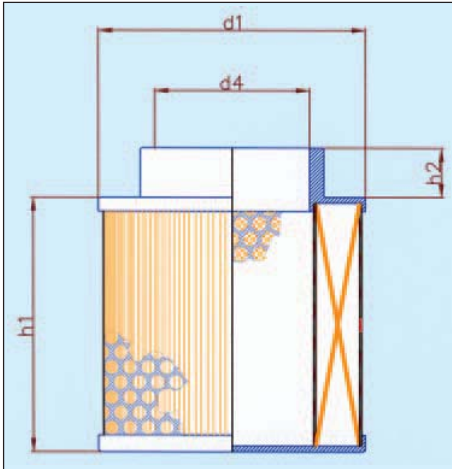

AIR-FILTERS

Besides being able to provide a wide range of adaptable air cartridges, SOTRAS can offer OEMs a series of air filters that do not require a housing. These filters are recommended for 1 to 12 m³/min flow rates and can be installed vertically or horizontally.

This type of solution offers a low pressure drop and very simple installation and replacement procedures. (On specific requests we can offer fibreglass or oiled cellulose filtering media).

SOTRAS Ref.	d1 (mm)	d4 (mm)	h1 (mm)	h2 (mm)	Nominal flow rate (m3/min)
SA 6663	110	51	93	25	1
SA 6972	110	41	93	25	1
SA 6620	130	76	125	25	2
SA 6696	164	76	135	25	4
SA 6905	164	60	135	25	4
SA 6718	230	100	116	35	6